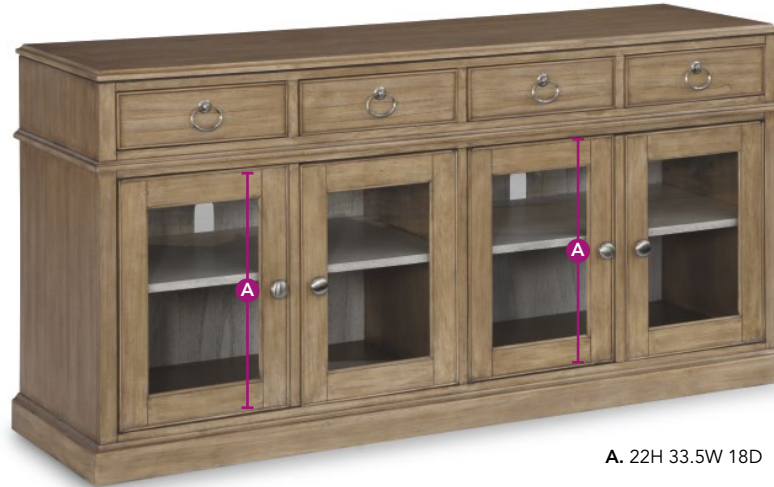

## Occasional Furniture

W1449-016 Scroll-Leg End Table  
25H 22W 26D  
Features:  
• One drawer

W1449-026 Bunching Tables  
30.5H 14W 14D  
27H 14W 14D  
23.5H 14W 14D

W1449-0316 Rectangular Scroll-Leg Cocktail Table  
18H 46W 26D  
Features:  
• One drawer

W1449-0326 Square Scroll-Leg Cocktail Table  
18H 39W 39D  
Features:  
• Two drawers

W1449-046 Scroll-Leg Sofa Table  
30H 50W 18D  
Features:  
• One drawer

W1449-076 Round  
Chairside Table  
24.5H 18 Diameter

## W1449 Miramar Group

Occasional Furniture

A. 22H 33.5W 18D

W1449-06 Entertainment Base

34H 71W 20D

Features:

- Four drawers
- Two cable-accessible cabinets
- One adjustable/removable shelf in each cabinet

W1449-066 Scroll Entertainment Base

30H 72.5W 18D

Features:

- Three cable-accessible cabinets
- Two drawers in each cabinet

A. 8.5H 21.5W 15.75D

 FLEXSTEEL®  
HOME

Dimensions are in inches and are subject to variance.  
Options are subject to change without notice.  
© Flexsteel Industries, Inc. 10/17  
FLX-CP-FS-OCC-W1449