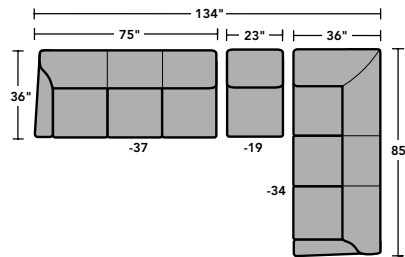

SAMPLE CONFIGURATIONS

Digby

heavy-thread stitching

Nuvo | N5966

(pillows are not standard on N5966 SKUs)

SH = Seat Height | SW = Seat Width
SD = Seat Depth | AH = Arm Height
OD = Open Depth | WC = Wall Clearance