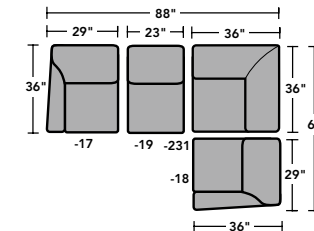

SAMPLE CONFIGURATIONS