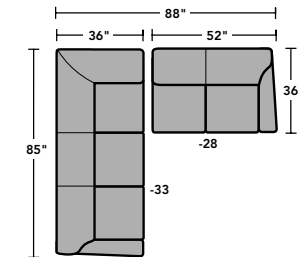

SAMPLE CONFIGURATIONS