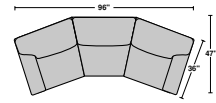

# Digby

fabric | 5966 (pillows are standard)

leather | 3966

(pillows are not standard on 3966 SKUs)

LAF = Left-Arm-Facing | RAF = Right-Arm-Facing  
 SH = Seat Height | SW = Seat Width  
 SD = Seat Depth | AH = Arm Height  
 OD = Open Depth | WC = Wall Clearance