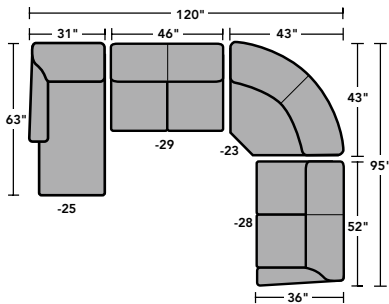

SAMPLE CONFIGURATIONS

Digby

heavy-thread stitching

Nuvo | N5966

(pillows are not standard on N5966 SKUs)

SH = Seat Height | SW = Seat Width
SD = Seat Depth | AH = Arm Height
OD = Open Depth | WC = Wall Clearance