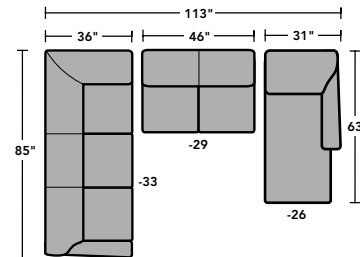

SAMPLE CONFIGURATIONS

Digby

heavy-thread stitching

Nuvo | N5966

(pillows are not standard on N5966 SKUs)

SH = Seat Height | SW = Seat Width
SD = Seat Depth | AH = Arm Height
OD = Open Depth | WC = Wall Clearance