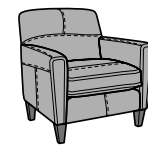

# Digby

heavy-thread stitching

Nuvo | N5966

(pillows are not standard on N5966 SKUs)

SH = Seat Height | SW = Seat Width  
 SD = Seat Depth | AH = Arm Height  
 OD = Open Depth | WC = Wall Clearance

N5966-31  
 Three-Cushion Sofa  
 36H 80W 36D  
 20SH 68SW 22SD 27AH

N5966-30  
 Two-Cushion Sofa  
 36H 70W 36D  
 20SH 58SW 22SD 27AH

N5966-20  
 Loveseat  
 36H 54W 36D  
 20SH 42SW 22SD 27AH

N5966-10  
 Chair  
 36H 34W 36D  
 20SH 22SW 22SD 27AH

N5966-08  
 Ottoman  
 18H 27W 22D