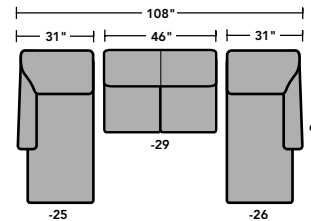

SAMPLE CONFIGURATIONS