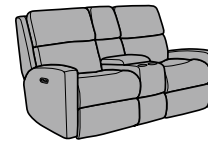

LAF = Left-Arm-Facing | RAF = Right-Arm-Facing
 SH = Seat Height | SW = Seat Width
 SD = Seat Depth | AH = Arm Height
 OD = Open Depth | WC = Wall Clearance

2900-62 | 3900-62
 Reclining Sofa
 2900-62M | 3900-62M
 Power Reclining Sofa
 2900-62H | 3900-62H
 Power Reclining Sofa with
 Power Headrests
 40H 84W 39D
 19SH 74SW 21SD 24AH 67OD 5WC