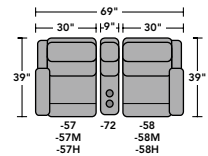

2900-19 | 3900-19
 Armless Chair
 40H 26W 39D
 19SH 26SW 21SD

2900-23 | 3900-23
 Full Wedge
 40H 45W 45D
 20SH 38SW 21SD

2900-57 | 3900-57
 LAF Recliner
 2900-57M | 3900-57M
 LAF Power Recliner
 2900-57H | 3900-57H
 LAF Power Recliner
 with Power Headrest
 40H 30W 39D
 19SH 25SW 21SD 24AH 67OD 5WC

2900-58 | 3900-58
 RAF Recliner
 2900-58M | 3900-58M
 RAF Power Recliner
 2900-58H | 3900-58H
 RAF Power Recliner
 with Power Headrest
 40H 30W 39D
 19SH 25SW 21SD 24AH 67OD 5WC

2900-59 | 3900-59
 Armless Recliner
 2900-59M | 3900-59M
 Armless Power Recliner
 2900-59H | 3900-59H
 Armless Power Recliner
 with Power Headrest
 40H 26W 39D
 19SH 26SW 21SD 67OD 5WC

2900-72 | 3900-72
 Straight Console
 41H 9W 38D

SAMPLE CONFIGURATIONS

All power styles are available with or without power headrests. All power styles with arms and without power headrests feature a dual USB port on each power button control. All power styles with arms and power headrests feature a single USB port and a home button on each power button control.

Dimensions are in inches and are subject to variance. Options subject to change without notice.

FLEXSTEEL
 HOME

© Flexsteel Industries, Inc. 6/16 • Rev. 11/18
 FLX-FR30089