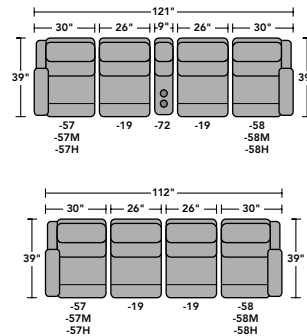

2900-601 | 3900-601
Reclining Loveseat
with Console
2900-601M | 3900-601M
Power Reclining
Loveseat with Console
2900-601H | 3900-601H
Power Reclining
Loveseat with Console and
Power Headrests
40H 72W 39D
19SH 50SW 21SD 24AH 67OD 5WC

2900-60 | 3900-60
Reclining Loveseat
2900-60M | 3900-60M
Power Reclining
Loveseat
2900-60H | 3900-60H
Power Reclining
Loveseat with
Power Headrests
40H 60W 39D
19SH 50SW 21SD 24AH 67OD 5WC

2900-50 | 3900-50
Recliner
2900-50M | 3900-50M
Power Recliner
2900-50H | 3900-50H
Power Recliner with
Power Headrest
41H 33W 40D
19SH 22SW 21SD 24AH 66OD 5WC
*Rocking Recliner, Power Rocking
Recliner, & Swivel Gliding Recliner
also available*

2900-19 | 3900-19
Armless Chair
40H 26W 39D
19SH 26SW 21SD

2900-23 | 3900-23
Full Wedge
40H 45W 45D
20SH 38SW 21SD

2900-57 | 3900-57
LAF Recliner
2900-57M | 3900-57M
LAF Power Recliner
2900-57H | 3900-57H
LAF Power Recliner
with Power Headrest
40H 30W 39D
19SH 25SW 21SD 24AH 67OD 5WC

2900-58 | 3900-58
RAF Recliner
2900-58M | 3900-58M
RAF Power Recliner
2900-58H | 3900-58H
RAF Power Recliner
with Power Headrest
40H 30W 39D
19SH 25SW 21SD 24AH 67OD 5WC

2900-59 | 3900-59
Armless Recliner
2900-59M | 3900-59M
Armless Power Recliner
2900-59H | 3900-59H
Armless Power Recliner
with Power Headrest
40H 26W 39D
19SH 26SW 21SD 67OD 5WC

2900-72 | 3900-72
Straight Console
41H 9W 38D

SAMPLE CONFIGURATIONS

All power styles are available with or without power headrests. All power styles with arms and without power headrests feature a dual USB port on each power button control. All power styles with arms and power headrests feature a single USB port and a home button on each power button control.

Dimensions are in inches and are subject to variance. Options subject to change without notice.

FLEXSTEEL
HOME

© Flexsteel Industries, Inc. 6/16 • Rev. 11/18
FLX-FR30089