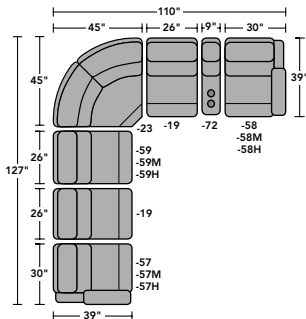

2900-19 | 3900-19
 Armless Chair
 40H 26W 39D
 19SH 26SW 21SD

2900-23 | 3900-23
 Full Wedge
 40H 45W 45D
 20SH 38SW 21SD

2900-57 | 3900-57
 LAF Recliner
 2900-57M | 3900-57M
 LAF Power Recliner
 2900-57H | 3900-57H
 LAF Power Recliner
 with Power Headrest
 40H 30W 39D
 19SH 25SW 21SD 24AH 67OD 5WC

2900-58 | 3900-58
 RAF Recliner
 2900-58M | 3900-58M
 RAF Power Recliner
 2900-58H | 3900-58H
 RAF Power Recliner
 with Power Headrest
 40H 30W 39D
 19SH 25SW 21SD 24AH 67OD 5WC

2900-59 | 3900-59
 Armless Recliner
 2900-59M | 3900-59M
 Armless Power Recliner
 2900-59H | 3900-59H
 Armless Power Recliner
 with Power Headrest
 40H 26W 39D
 19SH 26SW 21SD 67OD 5WC

2900-72 | 3900-72
 Straight Console
 41H 9W 38D

SAMPLE CONFIGURATIONS

All power styles are available with or without power headrests. All power styles with arms and without power headrests feature a dual USB port on each power button control. All power styles with arms and power headrests feature a single USB port and a home button on each power button control.

Dimensions are in inches and are subject to variance. Options subject to change without notice.

FLEXSTEEL
 HOME

© Flexsteel Industries, Inc. 6/16 • Rev. 11/18
 FLX-FR30089