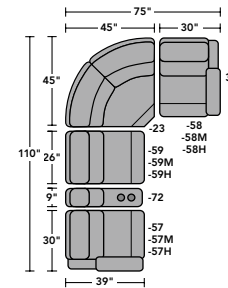

2900-19 | 3900-19
 Armless Chair
 40H 26W 39D
 19SH 26SW 21SD

2900-23 | 3900-23
 Full Wedge
 40H 45W 45D
 20SH 38SW 21SD

2900-57 | 3900-57
 LAF Recliner
 2900-57M | 3900-57M
 LAF Power Recliner
 2900-57H | 3900-57H
 LAF Power Recliner
 with Power Headrest
 40H 30W 39D
 19SH 25SW 21SD 24AH 67OD 5WC

2900-58 | 3900-58
 RAF Recliner
 2900-58M | 3900-58M
 RAF Power Recliner
 2900-58H | 3900-58H
 RAF Power Recliner
 with Power Headrest
 40H 30W 39D
 19SH 25SW 21SD 24AH 67OD 5WC

2900-59 | 3900-59
 Armless Recliner
 2900-59M | 3900-59M
 Armless Power Recliner
 2900-59H | 3900-59H
 Armless Power Recliner
 with Power Headrest
 40H 26W 39D
 19SH 26SW 21SD 67OD 5WC

2900-72 | 3900-72
 Straight Console
 41H 9W 38D

SAMPLE CONFIGURATIONS

All power styles are available with or without power headrests. All power styles with arms and without power headrests feature a dual USB port on each power button control. All power styles with arms and power headrests feature a single USB port and a home button on each power button control.

Dimensions are in inches and are subject to variance. Options subject to change without notice.

FLEXSTEEL
 HOME

© Flexsteel Industries, Inc. 6/16 • Rev. 11/18
 FLX-FR30089