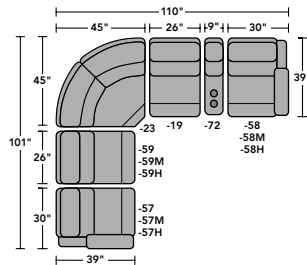

2900-19 | 3900-19
 Armless Chair
 40H 26W 39D
 19SH 26SW 21SD

2900-23 | 3900-23
 Full Wedge
 40H 45W 45D
 20SH 38SW 21SD

2900-57 | 3900-57
 LAF Recliner
 2900-57M | 3900-57M
 LAF Power Recliner
 2900-57H | 3900-57H
 LAF Power Recliner
 with Power Headrest
 40H 30W 39D
 19SH 25SW 21SD 24AH 67OD 5WC

2900-58 | 3900-58
 RAF Recliner
 2900-58M | 3900-58M
 RAF Power Recliner
 2900-58H | 3900-58H
 RAF Power Recliner
 with Power Headrest
 40H 30W 39D
 19SH 25SW 21SD 24AH 67OD 5WC

2900-59 | 3900-59
 Armless Recliner
 2900-59M | 3900-59M
 Armless Power Recliner
 2900-59H | 3900-59H
 Armless Power Recliner
 with Power Headrest
 40H 26W 39D
 19SH 26SW 21SD 67OD 5WC

2900-72 | 3900-72
 Straight Console
 41H 9W 38D

SAMPLE CONFIGURATIONS

All power styles are available with or without power headrests. All power styles with arms and without power headrests feature a dual USB port on each power button control. All power styles with arms and power headrests feature a single USB port and a home button on each power button control.

Dimensions are in inches and are subject to variance. Options subject to change without notice.

FLEXSTEEL
 HOME

© Flexsteel Industries, Inc. 6/16 • Rev. 11/18
 FLX-FR30089