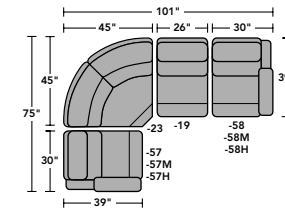

2900-19 | 3900-19
 Armless Chair
 40H 26W 39D
 19SH 26SW 21SD

2900-23 | 3900-23
 Full Wedge
 40H 45W 45D
 20SH 38SW 21SD

2900-57 | 3900-57
 LAF Recliner
 2900-57M | 3900-57M
 LAF Power Recliner
 2900-57H | 3900-57H
 LAF Power Recliner
 with Power Headrest
 40H 30W 39D
 19SH 25SW 21SD 24AH 67OD 5WC

2900-58 | 3900-58
 RAF Recliner
 2900-58M | 3900-58M
 RAF Power Recliner
 2900-58H | 3900-58H
 RAF Power Recliner
 with Power Headrest
 40H 30W 39D
 19SH 25SW 21SD 24AH 67OD 5WC

2900-59 | 3900-59
 Armless Recliner
 2900-59M | 3900-59M
 Armless Power Recliner
 2900-59H | 3900-59H
 Armless Power Recliner
 with Power Headrest
 40H 26W 39D
 19SH 26SW 21SD 67OD 5WC

2900-72 | 3900-72
 Straight Console
 41H 9W 38D

SAMPLE CONFIGURATIONS

All power styles are available with or without power headrests. All power styles with arms and without power headrests feature a dual USB port on each power button control. All power styles with arms and power headrests feature a single USB port and a home button on each power button control.

Dimensions are in inches and are subject to variance. Options subject to change without notice.

FLEXSTEEL
 HOME

© Flexsteel Industries, Inc. 6/16 • Rev. 11/18
 FLX-FR30089