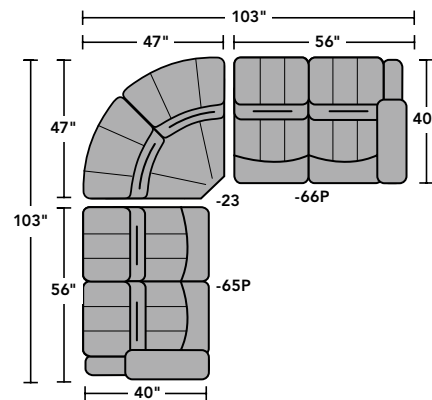

-58P RAF Power Recliner  
-58PH RAF Power Recliner with Power Headrest  
40H 33W 40D  
20SH 23SW 22SD 26AH 65OD 6WC

-59 Armless Recliner  
-59P Armless Power Recliner  
40H 24W 40D  
20SH 24SW 22SD 65OD 6WC

-65P LAF Power Reclining Loveseat  
40H 56W 40D  
20SH 44SW 22SD 26AH 65OD 6WC

-66P RAF Power Reclining Loveseat  
40H 56W 40D  
20SH 44SW 22SD 26AH 65OD 6WC

-70 Wedge Console  
34H 23W 40D

-72 Straight Console  
40H 13W 40D

## SAMPLE CONFIGURATIONS

Dimensions are in inches and are subject to variance. Options subject to change without notice.

Latitudes Collection