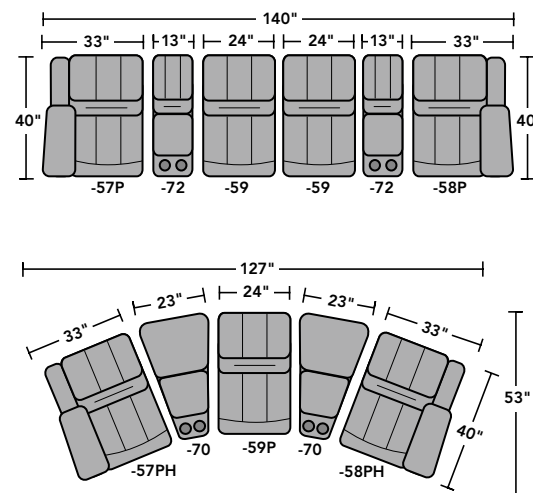

-58P RAF Power Recliner  
-58PH RAF Power Recliner with Power Headrest  
40H 33W 40D  
20SH 23SW 22SD 26AH 65OD 6WC

-59 Armless Recliner  
-59P Armless Power Recliner  
40H 24W 40D  
20SH 24SW 22SD 65OD 6WC

-65P LAF Power Reclining Loveseat  
40H 56W 40D  
20SH 44SW 22SD 26AH 65OD 6WC

-66P RAF Power Reclining Loveseat  
40H 56W 40D  
20SH 44SW 22SD 26AH 65OD 6WC

-70 Wedge Console  
34H 23W 40D

-72 Straight Console  
40H 13W 40D

## SAMPLE CONFIGURATIONS

Dimensions are in inches and are subject to variance. Options subject to change without notice.

Latitudes Collection