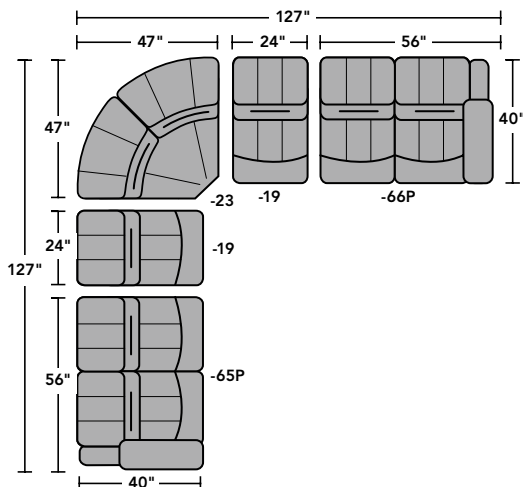

-58P RAF Power Recliner  
-58PH RAF Power Recliner with Power Headrest  
40H 33W 40D  
20SH 23SW 22SD 26AH 65OD 6WC

-59 Armless Recliner  
-59P Armless Power Recliner  
40H 24W 40D  
20SH 24SW 22SD 65OD 6WC

-65P LAF Power Reclining Loveseat  
40H 56W 40D  
20SH 44SW 22SD 26AH 65OD 6WC

-66P RAF Power Reclining Loveseat  
40H 56W 40D  
20SH 44SW 22SD 26AH 65OD 6WC

-70 Wedge Console  
34H 23W 40D

-72 Straight Console  
40H 13W 40D

## SAMPLE CONFIGURATIONS

Dimensions are in inches and are subject to variance. Options subject to change without notice.

Latitudes Collection