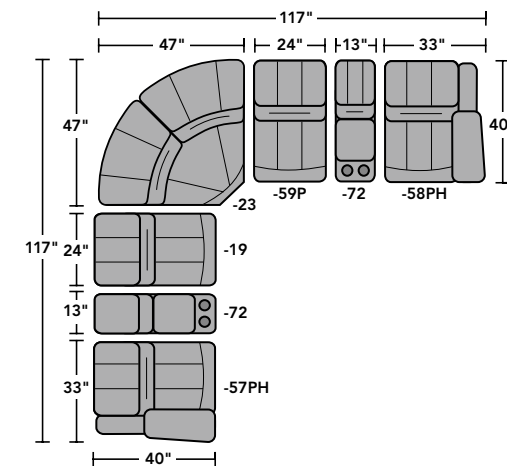

-58P RAF Power Recliner  
-58PH RAF Power Recliner with Power Headrest  
40H 33W 40D  
20SH 23SW 22SD 26AH 65OD 6WC

-59 Armless Recliner  
-59P Armless Power Recliner  
40H 24W 40D  
20SH 24SW 22SD 65OD 6WC

-65P LAF Power Reclining Loveseat  
40H 56W 40D  
20SH 44SW 22SD 26AH 65OD 6WC

-66P RAF Power Reclining Loveseat  
40H 56W 40D  
20SH 44SW 22SD 26AH 65OD 6WC

-70 Wedge Console  
34H 23W 40D

-72 Straight Console  
40H 13W 40D

## SAMPLE CONFIGURATIONS

Dimensions are in inches and are subject to variance. Options subject to change without notice.

Latitudes Collection