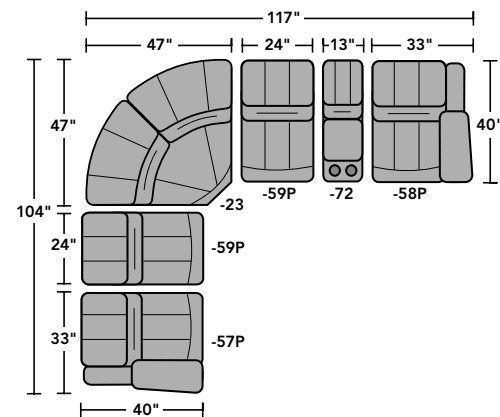

-58P RAF Power Recliner  
-58PH RAF Power Recliner with Power Headrest  
40H 33W 40D  
20SH 23SW 22SD 26AH 65OD 6WC

-59 Armless Recliner  
-59P Armless Power Recliner  
40H 24W 40D  
20SH 24SW 22SD 65OD 6WC

-65P LAF Power Reclining Loveseat  
40H 56W 40D  
20SH 44SW 22SD 26AH 65OD 6WC

-66P RAF Power Reclining Loveseat  
40H 56W 40D  
20SH 44SW 22SD 26AH 65OD 6WC

-70 Wedge Console  
34H 23W 40D

-72 Straight Console  
40H 13W 40D

## SAMPLE CONFIGURATIONS

Dimensions are in inches and are subject to variance. Options subject to change without notice.

Latitudes Collection