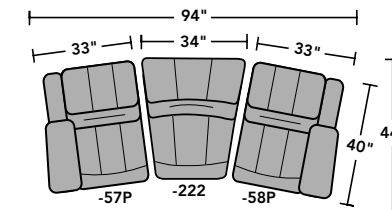

-65P LAF Power Reclining Loveseat  
40H 56W 40D  
20SH 44SW 22SD 26AH 65OD 6WC

-66P RAF Power Reclining Loveseat  
40H 56W 40D  
20SH 44SW 22SD 26AH 65OD 6WC

-70 Wedge Console  
34H 23W 40D

-72 Straight Console  
40H 13W 40D

## SAMPLE CONFIGURATIONS

Dimensions are in inches and are subject to variance. Options subject to change without notice.

Latitudes Collection