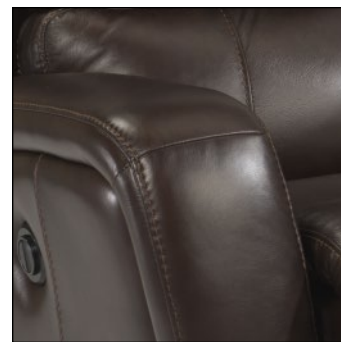

1157-62P Power Reclining Sofa

Available in fabric;
see 1156 group.

1157-604P Power Reclining Loveseat
with Console

1157-60P Power Reclining Loveseat
with Console

1157-54P Power Gliding Recliner

1157 leather power group

FLEXSTEEL[®]
HOME

© Flexsteel Industries, Inc. • Rev. 10/15

Hammond Power Group

1157 leather

| | Overall Height | Overall Width | Overall Depth | Seat Height | Seat Width | Seat Depth | Arm Height | Open Depth | Wall Clearance |
|---|----------------|---------------|---------------|-------------|------------|------------|------------|------------|----------------|
| -62P Power Reclining Sofa | 41 | 83 | 40 | 20 | 66 | 22 | 25 | 67 | 6 |
| -604P Power Reclining Loveseat with Console | 41 | 74 | 40 | 20 | 22 (2) | 22 | 25 | 67 | 6 |
| -60P Power Reclining Loveseat | 41 | 61 | 40 | 20 | 44 | 22 | 25 | 67 | 6 |
| -54P Power Gliding Recliner | 41 | 39 | 40 | 20 | 22 | 22 | 25 | 66 | 12 |

As pictured: 1157-62P: body leather 555-72

Inset: 1157-604P: body leather 555-72 | 1157-60P: body leather 555-74 | 1157-54P: body leather 555-74

Available in fabric; see 1156 group.

NOTE: Power mechanisms allow you to smoothly recline to any position with the touch of a button.