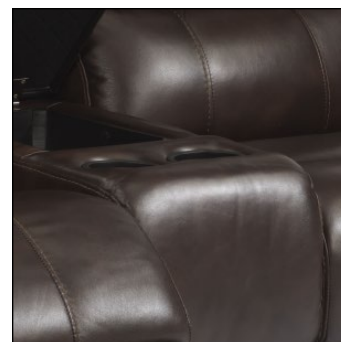

1157-62P Power Reclining Sofa

Available in fabric;
see 1156 group.

1157-604P Power Reclining Loveseat
with Console

1157-60P Power Reclining Loveseat
with Console

1157-54P Power Gliding Recliner

1157 leather power group

FLEXSTEEL[®]
HOME

© Flexsteel Industries, Inc. • Rev. 10/15

Hammond Power Group

1157 leather

| | Overall Height | Overall Width | Overall Depth | Seat Height | Seat Width | Seat Depth | Arm Height | Open Depth | Wall Clearance |
|---|----------------|---------------|---------------|-------------|------------|------------|------------|------------|----------------|
| -62P Power Reclining Sofa | 41 | 83 | 40 | 20 | 66 | 22 | 25 | 67 | 6 |
| -604P Power Reclining Loveseat with Console | 41 | 74 | 40 | 20 | 22 (2) | 22 | 25 | 67 | 6 |
| -60P Power Reclining Loveseat | 41 | 61 | 40 | 20 | 44 | 22 | 25 | 67 | 6 |
| -54P Power Gliding Recliner | 41 | 39 | 40 | 20 | 22 | 22 | 25 | 66 | 12 |

As pictured: 1157-62P: body leather 555-72

Inset: 1157-604P: body leather 555-72 | 1157-60P: body leather 555-74 | 1157-54P: body leather 555-74

Available in fabric; see 1156 group.

NOTE: Power mechanisms allow you to smoothly recline to any position with the touch of a button.