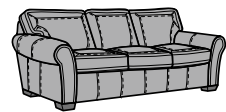

Vail

heavy-thread stitching

NuvoLeather | N7305

(pillows are not standard on N7305 SKUs)

LAF = Left-Arm-Facing | RAF = Right-Arm-Facing
SH = Seat Height | SW = Seat Width
SD = Seat Depth | AH = Arm Height

N7305-323
Conversation Sofa
35H 107W 38D
21SH 77SW 20SD 25AH

N7305-31
Three-Cushion Sofa
35H 91W 39D
21SH 71SW 22SD 25AH

N7305-30
Two-Cushion Sofa
35H 82W 39D
21SH 62SW 22SD 25AH

N7305-20
Loveseat
35H 71W 39D
21SH 51SW 22SD 25AH