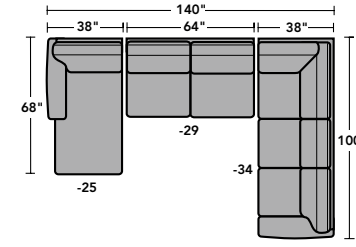

7305-23 | 3305-23
Full Wedge
35H 44W 44D
21SH 67SW 38SD

7305-231 | 3305-231
Corner Chair
35H 38W 38D
21SH 22SW 22SD

7305-25 | 3305-25
LAF Chaise
35H 38W 68D
21SH 28SW 52SD 25AH

7305-26 | 3305-26
RAF Chaise
35H 38W 68D
21SH 28SW 52SD 25AH

7305-27 | 3305-27
LAF Loveseat
35H 60W 38D
21SH 49SW 22SD 25AH

7305-28 | 3305-28
RAF Loveseat
35H 60W 38D
21SH 49SW 22SD 25AH

7305-29 | 3305-29
Armless Loveseat
35H 64W 38D
21SH 64SW 22SD

SAMPLE CONFIGURATIONS

Vail

heavy-thread stitching

NuvoLeather | N7305

(pillows are not standard on N7305 SKUs)

LAF = Left-Arm-Facing | RAF = Right-Arm-Facing
SH = Seat Height | SW = Seat Width
SD = Seat Depth | AH = Arm Height