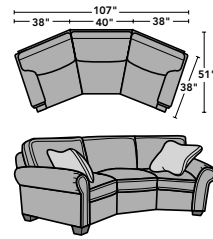

Vail

fabric | 7305

(pillows are standard)

leather | 3305

(pillows are not standard on 3305 SKUs)

LAF = Left-Arm-Facing | RAF = Right-Arm-Facing
SH = Seat Height | SW = Seat Width
SD = Seat Depth | AH = Arm Height

7305-323 | 3305-323
Conversation Sofa
35H 107W 38D
21SH 77SW 20SD 25AH

7305-31 | 3305-31
Three-Cushion Sofa
35H 91W 39D
21SH 71SW 22SD 25AH

7305-30 | 3305-30
Two-Cushion Sofa
35H 82W 39D
21SH 62SW 22SD 25AH

7305-20 | 3305-20
Loveseat
35H 71W 39D
21SH 51SW 22SD 25AH

7305-10 | 3305-10
Chair
35H 45W 39D
21SH 25SW 22SD 25AH

7305-101 | 3305-101
Chair and a Half
35H 58W 39D
21SH 38SW 22SD 25AH

7305-09 | 3305-09
Cocktail Ottoman
17H 38W 24D