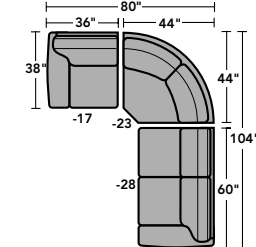

7305-20 | 3305-20
Loveseat
35H 71W 39D
21SH 51SW 22SD 25AH

7305-10 | 3305-10
Chair
35H 45W 39D
21SH 25SW 22SD 25AH

7305-101 | 3305-101
Chair and a Half
35H 58W 39D
21SH 38SW 22SD 25AH

7305-09 | 3305-09
Cocktail Ottoman
17H 38W 24D

7305-23 | 3305-23
Full Wedge
35H 44W 44D
21SH 67SW 38SD

7305-231 | 3305-231
Corner Chair
35H 38W 38D
21SH 22SW 22SD

7305-25 | 3305-25
LAF Chaise
35H 38W 68D
21SH 28SW 52SD 25AH

7305-26 | 3305-26
RAF Chaise
35H 38W 68D
21SH 28SW 52SD 25AH

7305-27 | 3305-27
LAF Loveseat
35H 60W 38D
21SH 49SW 22SD 25AH

7305-28 | 3305-28
RAF Loveseat
35H 60W 38D
21SH 49SW 22SD 25AH

7305-29 | 3305-29
Armless Loveseat
35H 64W 38D
21SH 64SW 22SD

SAMPLE CONFIGURATIONS

Vail

heavy-thread stitching

NuvoLeather | N7305

(pillows are not standard on N7305 SKUs)

LAF = Left-Arm-Facing | RAF = Right-Arm-Facing
SH = Seat Height | SW = Seat Width
SD = Seat Depth | AH = Arm Height