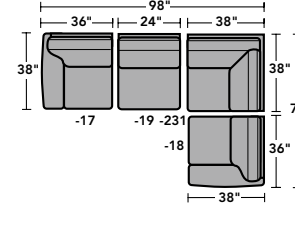

7305-23 | 3305-23
Full Wedge
35H 44W 44D
21SH 67SW 38SD

7305-231 | 3305-231
Corner Chair
35H 38W 38D
21SH 22SW 22SD

7305-25 | 3305-25
LAF Chaise
35H 38W 68D
21SH 28SW 52SD 25AH

7305-26 | 3305-26
RAF Chaise
35H 38W 68D
21SH 28SW 52SD 25AH

7305-27 | 3305-27
LAF Loveseat
35H 60W 38D
21SH 49SW 22SD 25AH

7305-28 | 3305-28
RAF Loveseat
35H 60W 38D
21SH 49SW 22SD 25AH

7305-29 | 3305-29
Armless Loveseat
35H 64W 38D
21SH 64SW 22SD

SAMPLE CONFIGURATIONS

Vail

heavy-thread stitching

NuvoLeather | N7305

(pillows are not standard on N7305 SKUs)

LAF = Left-Arm-Facing | RAF = Right-Arm-Facing
SH = Seat Height | SW = Seat Width
SD = Seat Depth | AH = Arm Height