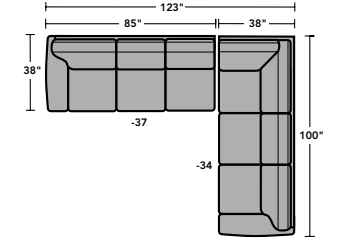

7305-23 | 3305-23
Full Wedge
35H 44W 44D
21SH 67SW 38SD

7305-231 | 3305-231
Corner Chair
35H 38W 38D
21SH 22SW 22SD

7305-25 | 3305-25
LAF Chaise
35H 38W 68D
21SH 28SW 52SD 25AH

7305-26 | 3305-26
RAF Chaise
35H 38W 68D
21SH 28SW 52SD 25AH

7305-27 | 3305-27
LAF Loveseat
35H 60W 38D
21SH 49SW 22SD 25AH

7305-28 | 3305-28
RAF Loveseat
35H 60W 38D
21SH 49SW 22SD 25AH

7305-29 | 3305-29
Armless Loveseat
35H 64W 38D
21SH 64SW 22SD

SAMPLE CONFIGURATIONS

Vail

heavy-thread stitching

NuvoLeather | N7305

(pillows are not standard on N7305 SKUs)

LAF = Left-Arm-Facing | RAF = Right-Arm-Facing
SH = Seat Height | SW = Seat Width
SD = Seat Depth | AH = Arm Height