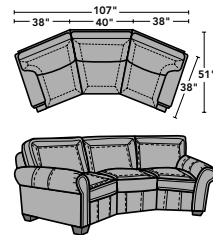

7305-23 | 3305-23
Full Wedge
35H 44W 44D
21SH 67SW 38SD

7305-231 | 3305-231
Corner Chair
35H 38W 38D
21SH 22SW 22SD

7305-25 | 3305-25
LAF Chaise
35H 38W 68D
21SH 28SW 52SD 25AH

7305-26 | 3305-26
RAF Chaise
35H 38W 68D
21SH 28SW 52SD 25AH

7305-27 | 3305-27
LAF Loveseat
35H 60W 38D
21SH 49SW 22SD 25AH

7305-28 | 3305-28
RAF Loveseat
35H 60W 38D
21SH 49SW 22SD 25AH

7305-29 | 3305-29
Armless Loveseat
35H 64W 38D
21SH 64SW 22SD

SAMPLE CONFIGURATIONS

Vail

heavy-thread stitching

NuvoLeather | N7305

(pillows are not standard on N7305 SKUs)

LAF = Left-Arm-Facing | RAF = Right-Arm-Facing
SH = Seat Height | SW = Seat Width
SD = Seat Depth | AH = Arm Height