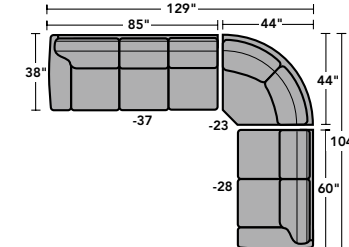

7305-23 | 3305-23
Full Wedge
35H 44W 44D
21SH 67SW 38SD

7305-231 | 3305-231
Corner Chair
35H 38W 38D
21SH 22SW 22SD

7305-25 | 3305-25
LAF Chaise
35H 38W 68D
21SH 28SW 52SD 25AH

7305-26 | 3305-26
RAF Chaise
35H 38W 68D
21SH 28SW 52SD 25AH

7305-27 | 3305-27
LAF Loveseat
35H 60W 38D
21SH 49SW 22SD 25AH

7305-28 | 3305-28
RAF Loveseat
35H 60W 38D
21SH 49SW 22SD 25AH

7305-29 | 3305-29
Armless Loveseat
35H 64W 38D
21SH 64SW 22SD

SAMPLE CONFIGURATIONS

Vail

heavy-thread stitching

NuvoLeather | N7305

(pillows are not standard on N7305 SKUs)

LAF = Left-Arm-Facing | RAF = Right-Arm-Facing
SH = Seat Height | SW = Seat Width
SD = Seat Depth | AH = Arm Height