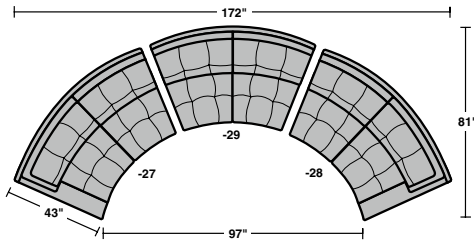

# LATTITUDES™

collection by  Flexsteel.

1644 Sectional with Ottoman  
LAF Love Seat, Armless Love Seat,  
RAF Love Seat, Ottoman

1644 Sectional  
LAF Love Seat, RAF Love Seat | pillows are not included

# 1644 South Street Sectional

Overall combined group dimensions as shown are 38\"H x 172\"W x 81\"D

	Overall Height	Overall Width	Overall Depth	Seat Height	Seat Width	Seat Depth	Arm Height	Seat Cushions
<b>1644-27 LAF Loveseat</b>	38	77	46	22	58	20	25	2
<b>1644-28 RAF Loveseat</b>	38	77	46	22	58	20	25	2
<b>1644-29 Armless Loveseat</b>	38	73	45	22	58	20		2
<b>1644-094 Cocktail Ottoman</b>	20	41	41					