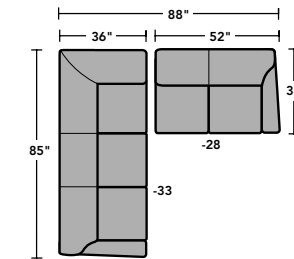

5966-27 | 3966-27
LAF Loveseat
 36H 52W 36D
 20SH 46SW 22SD 27AH

5966-28 | 3966-28
RAF Loveseat
 36H 52W 36D
 20SH 46SW 22SD 27AH

5966-29 | 3966-29
Armless Loveseat
 36H 46W 36D
 20SH 46SW 22SD

5966-33 | 3966-33
LAF Corner Sofa
 36H 85W 36D
 20SH 66SW 22SD 27AH

5966-34 | 3966-34
RAF Corner Sofa
 36H 85W 36D
 20SH 66SW 22SD 27AH

5966-37 | 3966-37
LAF Sofa
 36H 75W 36D
 20SH 69SW 22SD 27AH

5966-38 | 3966-38
RAF Sofa
 36H 75W 36D
 20SH 69SW 22SD 27AH

SAMPLE CONFIGURATIONS

Digby

heavy-thread stitching

NuvoLeather | N5966

(pillows are not standard on N5966 SKUs)

SH = Seat Height | SW = Seat Width
 SD = Seat Depth | AH = Arm Height
 OD = Open Depth | WC = Wall Clearance

N5966-31
Three-Cushion Sofa
 36H 80W 36D
 20SH 68SW 22SD 27AH