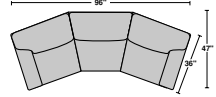

Digby

fabric | 5966 (pillows are standard)

leather | 3966

(pillows are not standard on 3966 SKUs)

LAF = Left-Arm-Facing | RAF = Right-Arm-Facing
 SH = Seat Height | SW = Seat Width
 SD = Seat Depth | AH = Arm Height
 OD = Open Depth | WC = Wall Clearance

5966-31 | 3966-31
Three-Cushion Sofa
 36H 80W 36D
 20SH 68SW 22SD 27AH

5966-30 | 3966-30
Two-Cushion Sofa
 36H 70W 36D
 20SH 58SW 22SD 27AH

5966-20 | 3966-20
Loveseat
 36H 54W 36D
 20SH 42SW 22SD 27AH

5966-10 | 3966-10
Chair
 36H 34W 36D
 20SH 22SW 22SD 27AH

5966-101 | 3966-101
Chair and a Half
 36H 47W 36D
 20SH 35SW 22SD 27AH

5966-09 | 3966-09
Cocktail Ottoman
 18H 38W 24D

5966-08 | 3966-08
Ottoman
 18H 27W 22D

5966-503 | 3966-503
High-Leg Recliner
 5966-503M | 3966-503M
Power High-Leg Recliner
 42H 34W 37D
 22SH 20SW 21SD 26AH 66OD 17WC