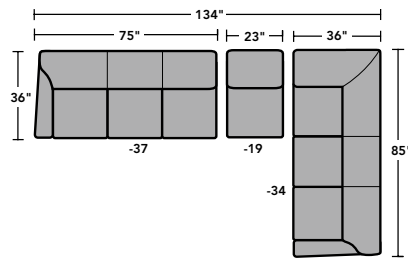

5966-27 | 3966-27
LAF Loveseat
 36H 52W 36D
 20SH 46SW 22SD 27AH

5966-28 | 3966-28
RAF Loveseat
 36H 52W 36D
 20SH 46SW 22SD 27AH

5966-29 | 3966-29
Armless Loveseat
 36H 46W 36D
 20SH 46SW 22SD

5966-33 | 3966-33
LAF Corner Sofa
 36H 85W 36D
 20SH 66SW 22SD 27AH

5966-34 | 3966-34
RAF Corner Sofa
 36H 85W 36D
 20SH 66SW 22SD 27AH

5966-37 | 3966-37
LAF Sofa
 36H 75W 36D
 20SH 69SW 22SD 27AH

5966-38 | 3966-38
RAF Sofa
 36H 75W 36D
 20SH 69SW 22SD 27AH

SAMPLE CONFIGURATIONS

Digby

heavy-thread stitching

NuvoLeather | N5966

(pillows are not standard on N5966 SKUs)

SH = Seat Height | SW = Seat Width
 SD = Seat Depth | AH = Arm Height
 OD = Open Depth | WC = Wall Clearance

N5966-31
Three-Cushion Sofa
 36H 80W 36D
 20SH 68SW 22SD 27AH