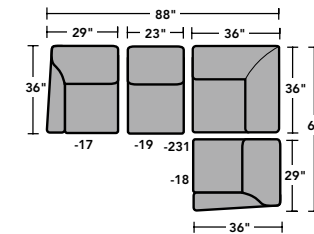

5966-27 | 3966-27
LAF Loveseat
 36H 52W 36D
 20SH 46SW 22SD 27AH

5966-28 | 3966-28
RAF Loveseat
 36H 52W 36D
 20SH 46SW 22SD 27AH

5966-29 | 3966-29
Armless Loveseat
 36H 46W 36D
 20SH 46SW 22SD

5966-33 | 3966-33
LAF Corner Sofa
 36H 85W 36D
 20SH 66SW 22SD 27AH

5966-34 | 3966-34
RAF Corner Sofa
 36H 85W 36D
 20SH 66SW 22SD 27AH

5966-37 | 3966-37
LAF Sofa
 36H 75W 36D
 20SH 69SW 22SD 27AH

5966-38 | 3966-38
RAF Sofa
 36H 75W 36D
 20SH 69SW 22SD 27AH

SAMPLE CONFIGURATIONS

Digby

heavy-thread stitching

NuvoLeather | N5966

(pillows are not standard on N5966 SKUs)

SH = Seat Height | SW = Seat Width
 SD = Seat Depth | AH = Arm Height
 OD = Open Depth | WC = Wall Clearance

N5966-31
Three-Cushion Sofa
 36H 80W 36D
 20SH 68SW 22SD 27AH