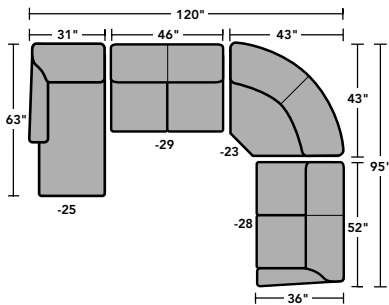

5966-23 | 3966-23
Full Wedge
 36H 43W 43D
 20SH 61SW 36SD

5966-231 | 3966-231
Corner Chair
 36H 36W 36D
 20SH 22SW 22SD

5966-25 | 3966-25
LAF Chaise
 36H 31W 63D
 20SH 25SW 49SD 27AH

5966-26 | 3966-26
RAF Chaise
 36H 31W 63D
 20SH 25SW 49SD 27AH

5966-27 | 3966-27
LAF Loveseat
 36H 52W 36D
 20SH 46SW 22SD 27AH

5966-28 | 3966-28
RAF Loveseat
 36H 52W 36D
 20SH 46SW 22SD 27AH

5966-29 | 3966-29
Armless Loveseat
 36H 46W 36D
 20SH 46SW 22SD

5966-33 | 3966-33
LAF Corner Sofa
 36H 85W 36D
 20SH 66SW 22SD 27AH

5966-34 | 3966-34
RAF Corner Sofa
 36H 85W 36D
 20SH 66SW 22SD 27AH

5966-37 | 3966-37
LAF Sofa
 36H 75W 36D
 20SH 69SW 22SD 27AH

5966-38 | 3966-38
RAF Sofa
 36H 75W 36D
 20SH 69SW 22SD 27AH

SAMPLE CONFIGURATIONS

Digby

heavy-thread stitching

NuvoLeather | N5966

(pillows are not standard on N5966 SKUs)

SH = Seat Height | SW = Seat Width
 SD = Seat Depth | AH = Arm Height
 OD = Open Depth | WC = Wall Clearance

N5966-31
Three-Cushion Sofa
 36H 80W 36D
 20SH 68SW 22SD 27AH