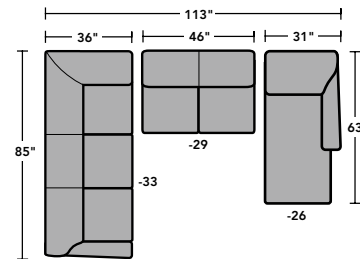

5966-27 | 3966-27
LAF Loveseat
 36H 52W 36D
 20SH 46SW 22SD 27AH

5966-28 | 3966-28
RAF Loveseat
 36H 52W 36D
 20SH 46SW 22SD 27AH

5966-29 | 3966-29
Armless Loveseat
 36H 46W 36D
 20SH 46SW 22SD

5966-33 | 3966-33
LAF Corner Sofa
 36H 85W 36D
 20SH 66SW 22SD 27AH

5966-34 | 3966-34
RAF Corner Sofa
 36H 85W 36D
 20SH 66SW 22SD 27AH

5966-37 | 3966-37
LAF Sofa
 36H 75W 36D
 20SH 69SW 22SD 27AH

5966-38 | 3966-38
RAF Sofa
 36H 75W 36D
 20SH 69SW 22SD 27AH

SAMPLE CONFIGURATIONS

Digby

heavy-thread stitching

NuvoLeather | N5966

(pillows are not standard on N5966 SKUs)

SH = Seat Height | SW = Seat Width
 SD = Seat Depth | AH = Arm Height
 OD = Open Depth | WC = Wall Clearance

N5966-31
Three-Cushion Sofa
 36H 80W 36D
 20SH 68SW 22SD 27AH