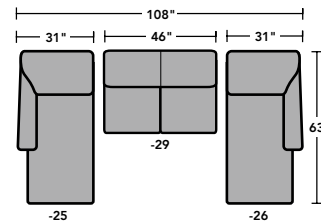

5966-27 | 3966-27
LAF Loveseat
 36H 52W 36D
 20SH 46SW 22SD 27AH

5966-28 | 3966-28
RAF Loveseat
 36H 52W 36D
 20SH 46SW 22SD 27AH

5966-29 | 3966-29
Armless Loveseat
 36H 46W 36D
 20SH 46SW 22SD

5966-33 | 3966-33
LAF Corner Sofa
 36H 85W 36D
 20SH 66SW 22SD 27AH

5966-34 | 3966-34
RAF Corner Sofa
 36H 85W 36D
 20SH 66SW 22SD 27AH

5966-37 | 3966-37
LAF Sofa
 36H 75W 36D
 20SH 69SW 22SD 27AH

5966-38 | 3966-38
RAF Sofa
 36H 75W 36D
 20SH 69SW 22SD 27AH

SAMPLE CONFIGURATIONS

Digby

heavy-thread stitching

NuvoLeather | N5966

(pillows are not standard on N5966 SKUs)

SH = Seat Height | SW = Seat Width
 SD = Seat Depth | AH = Arm Height
 OD = Open Depth | WC = Wall Clearance

N5966-31
Three-Cushion Sofa
 36H 80W 36D
 20SH 68SW 22SD 27AH