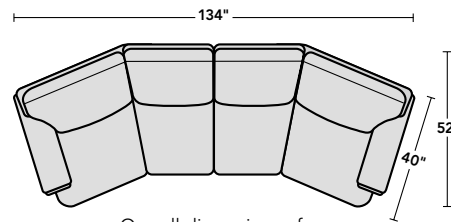

LAF = Left-Arm-Facing RAF = Right-Arm-Facing	Overall Height	Overall Width	Overall Depth	Seat Height	Seat Width	Seat Depth	Arm Height	Included Accent Pillows (Qty.)
-325 LAF Conversation Sofa	35	67	40	19	46	22	25	09P-91F (1) 08P-91F (1)
-326 RAF Conversation Sofa	35	67	40	19	46	22	25	09P-91F (1) 08P-91F (1)
-09 Cocktail Ottoman	17	52	29					

As pictured: 7922-325, -326: body fabric 288-20; 09P-91F pillow fabric 274-00; 08P-91F pillow fabric 261-02; wood finish F
Inset: 7922-09: body fabric 013-01; wood finish R

Matching fabric sofa group is available; see 7922 group.

Cushion Ledge

Cushion-ledge construction keeps the back cushions from sliding behind the seat cushions.

Sectional Connecting Clips

A connecting clip is attached to one sectional piece to allow the frame of a second piece to slide neatly down into the clip to secure the two pieces together.

Overall dimensions of 7922-325/-326 conversation sofa

1 Body Fabric & 2 Pillow Fabrics

- ▲ Standard
- Optional

Dimensions are in inches and are subject to variance. Options are subject to change without notice. © Flexsteel Industries, Inc. 7/16 • Rev. 10/16